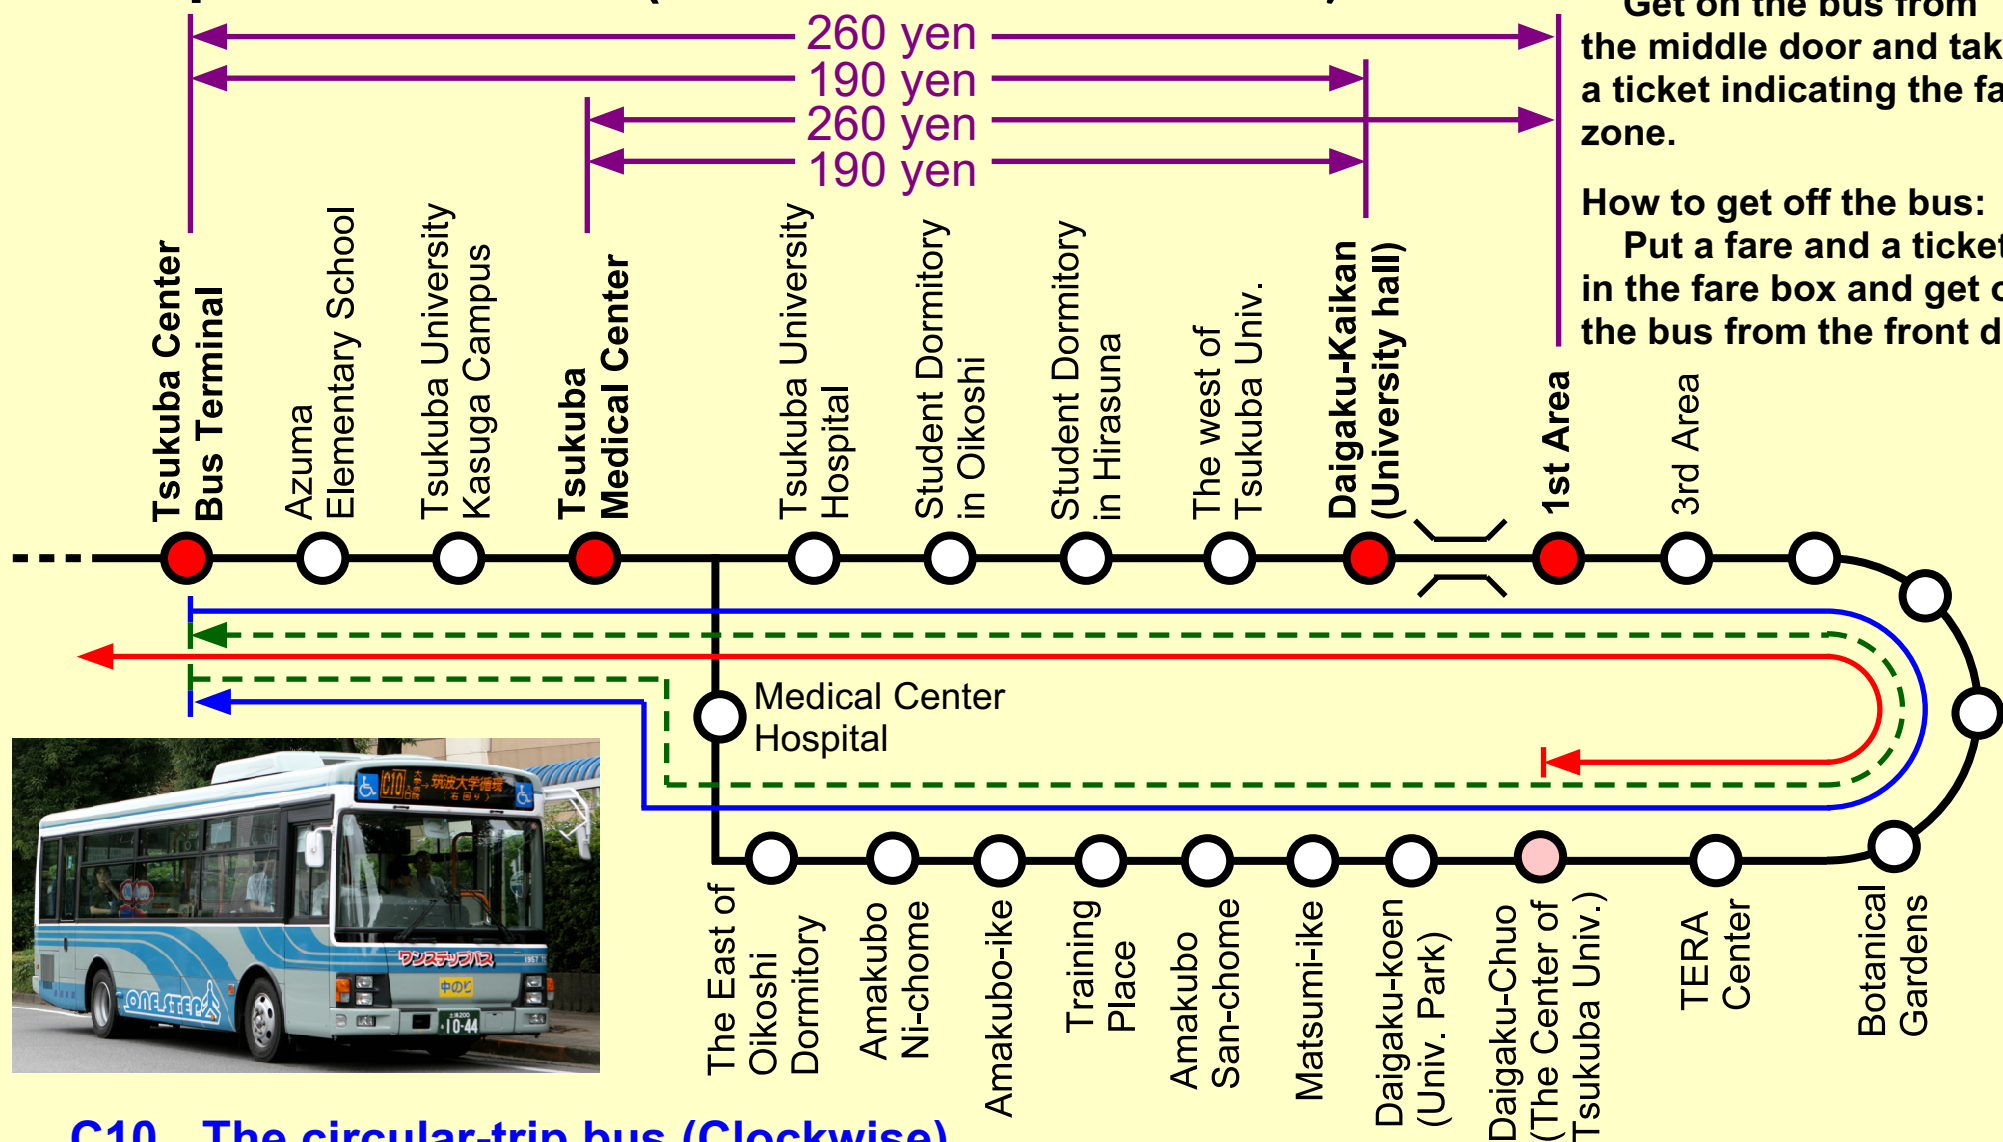

Transportation No.1 (Route of local busses)

How to get on the bus:
Get on the bus from the middle door and take a ticket indicating the fare zone.

How to get off the bus:
Put a fare and a ticket in the fare box and get off the bus from the front door.

C10 The circular-trip bus (Clockwise)

筑波大学循環(右回り) (Tsukuba-daigaku junkan migi-mawari)

C10 The circular-trip bus (Counterclockwise)

筑波大学循環(左回り) (Tsukuba-daigaku junkan hidari-mawari)

10 The bus to/from Daigaku-Chuo via Tsukuba Center Bus Terminal

筑波大学中央行き (Tsukuba-daigaku-chuo iki)