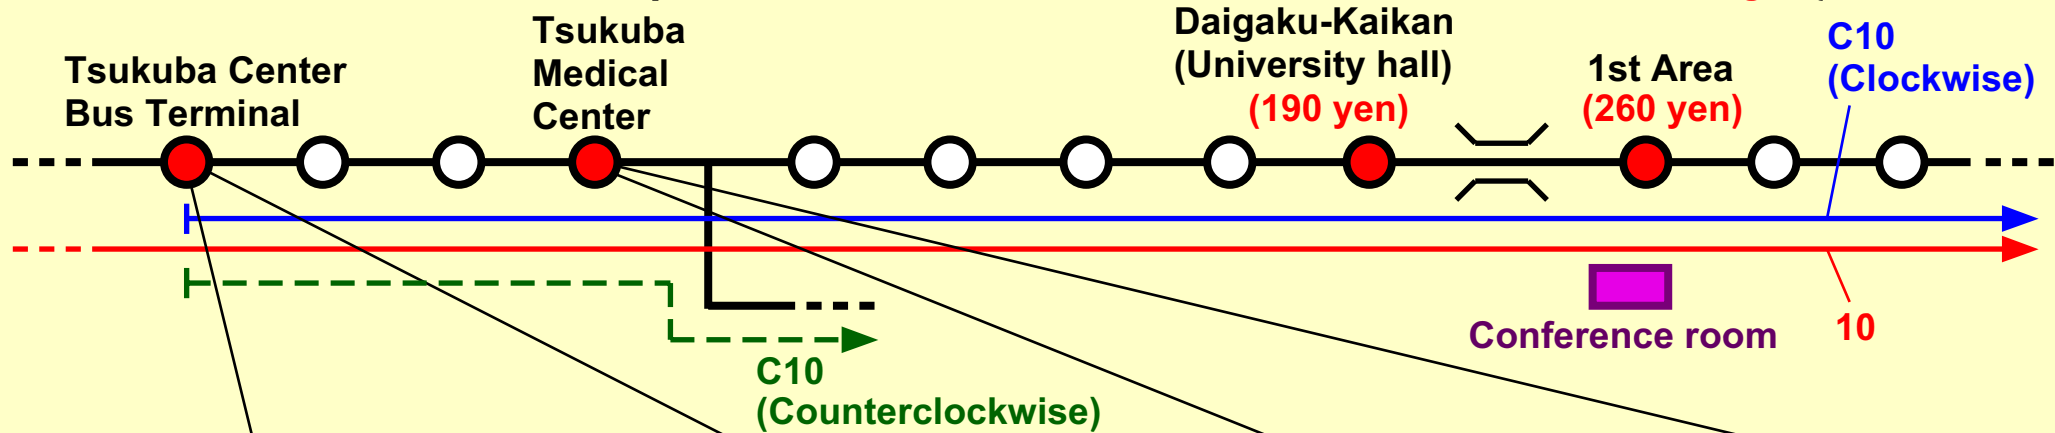

## **C10 (Clockwise)** 筑波大学循環(右回り) **Circular-trip bus**

Departure time  
at Tsukuba Center BT:

6:00, 6:40,  
7:20,  
8:00, 8:40,  
9:20,  
10:00, 10:40,  
11:20,  
12:00, 12:40,  
13:20,  
14:00, 14:40,  
15:20,  
16:00, 16:40,  
17:20,  
18:00, 18:40,  
19:20,  
20:00, 20:40,  
21:20,  
22:00, 22:40(Last bus)

## **10** 筑波大学中央行き **To Daigaku-Chuo**

Departure time  
at Tsukuba Center BT:

6:33, 6:48,  
7:23, 7:43,  
8:08, 8:28, 8:38, 8:53,  
9:08, 9:23, 9:43,  
10:03, 10:23, 10:43,  
11:03, 11:23, 11:43,  
12:03, 12:23, 12:43,  
13:03, 13:23, 13:43,  
14:03, 14:23, 14:43,  
15:03, 15:23, 15:43,  
16:03, 16:23, 16:43,  
17:03, 17:38,  
18:08, 18:38,  
19:13, 19:53,  
20:33,  
21:38(Last bus)

## **C10 (Clockwise)** 筑波大学循環(右回り) **Circular-trip bus**

Departure time at  
Tsukuba Medical Center:

6:02, 6:42,  
7:22,  
8:02, 8:42,  
9:22,  
10:02, 10:42,  
11:22,  
12:02, 12:42,  
13:22,  
14:02, 14:42,  
15:22,  
16:02, 16:42,  
17:22,  
18:02, 18:42,  
19:22,  
20:02, 20:42,  
21:22,  
22:02, 22:42(Last bus)

## **10** 筑波大学中央行き **To Daigaku-Chuo**

Departure time at  
Tsukuba Medical Center:

6:35, 6:50,  
7:25, 7:45,  
8:10, 8:30, 8:40, 8:55,  
9:10, 9:25, 9:45,  
10:05, 10:25, 10:45,  
11:05, 11:25, 11:45,  
12:05, 12:25, 12:45,  
13:05, 13:25, 13:45,  
14:05, 14:25, 14:45,  
15:05, 15:25, 15:45,  
16:05, 16:25, 16:45,  
17:05, 17:40,  
18:10, 18:40,  
19:15, 19:55,  
20:35,  
21:40(Last bus)