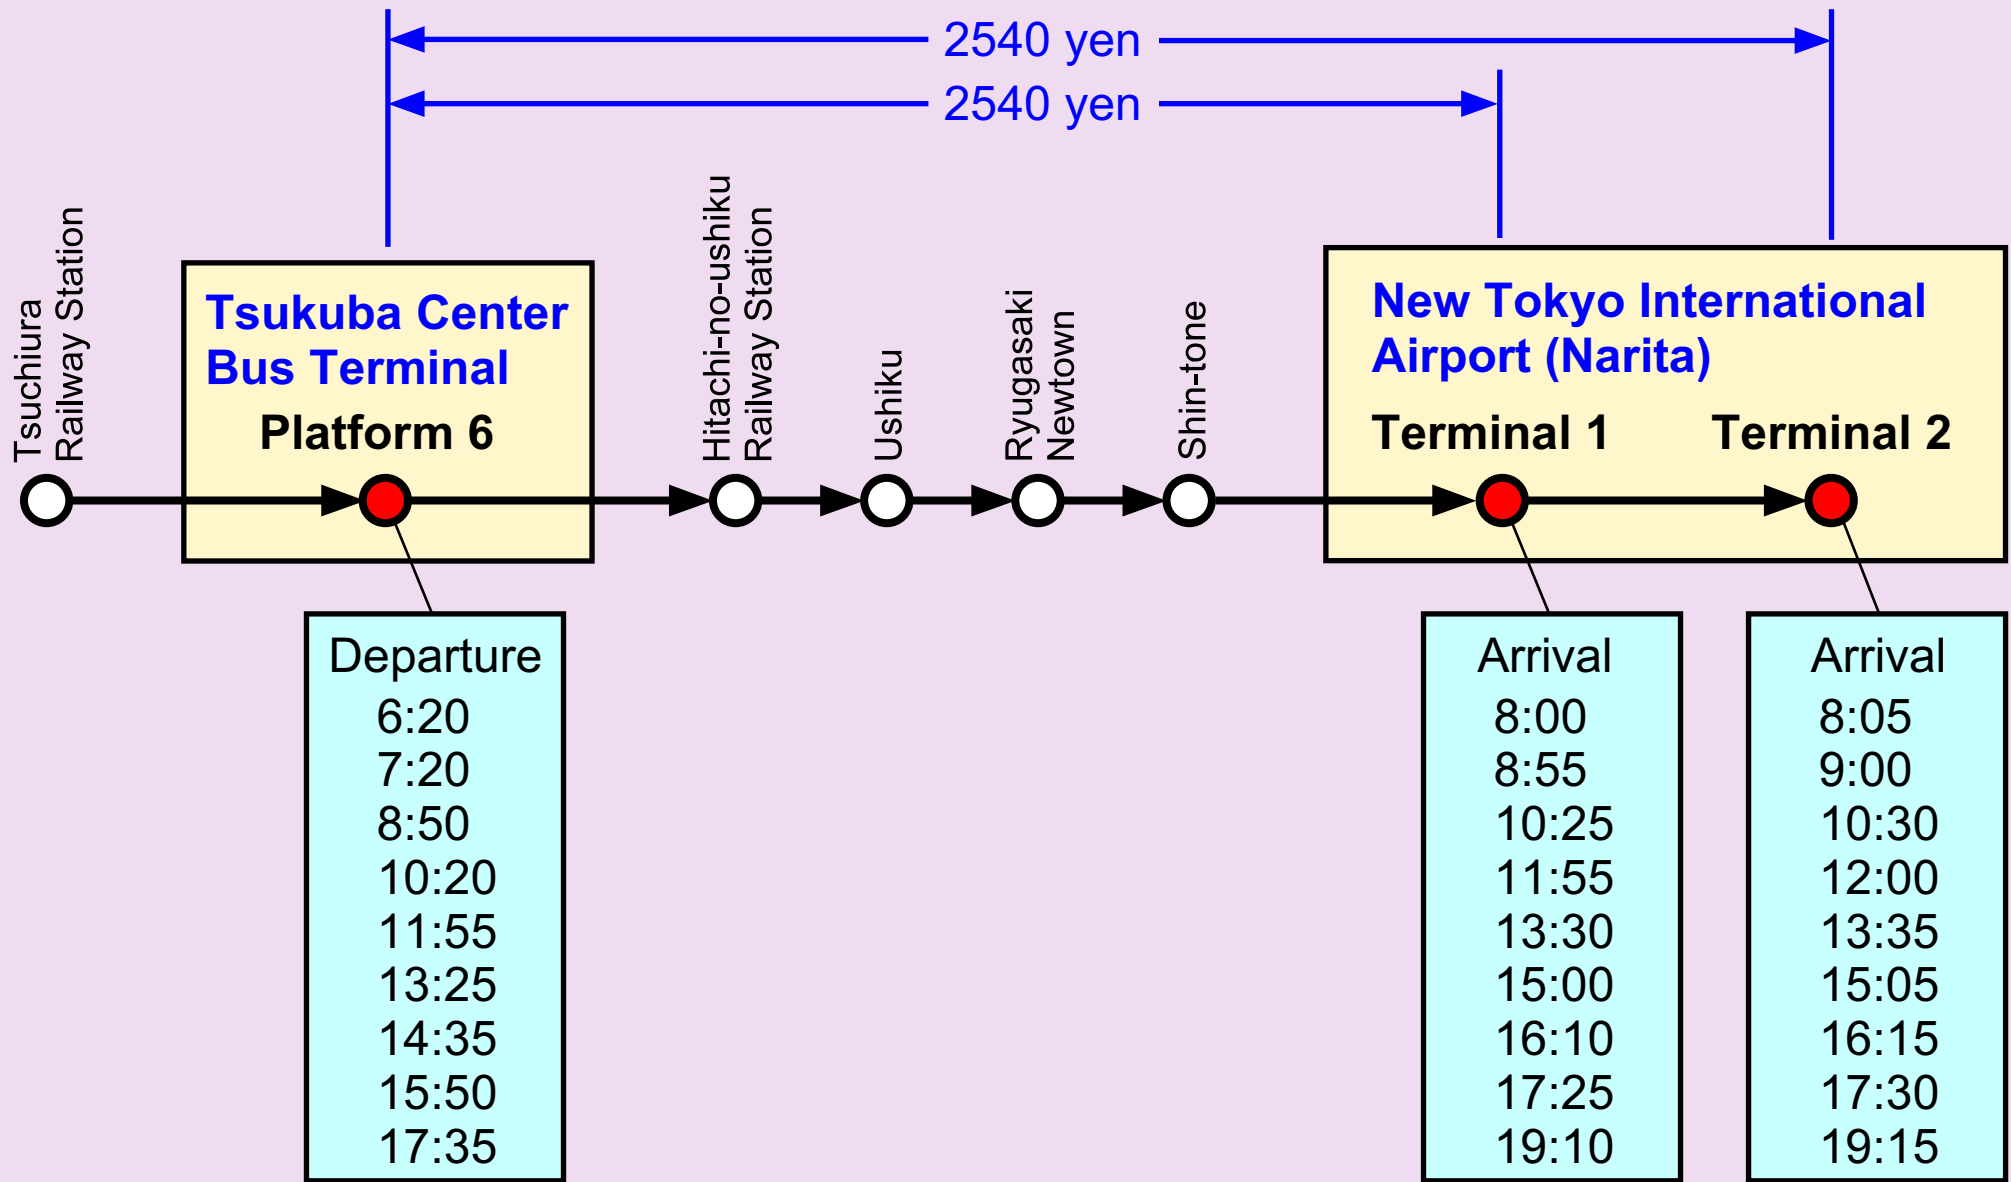

Transportation No.8 (Tsukuba Center → Narita Airport)

You can reserve a seat of the bus to Narita Airport 3 days before you leave.

Arrival time will be changed in the case of a traffic jam.