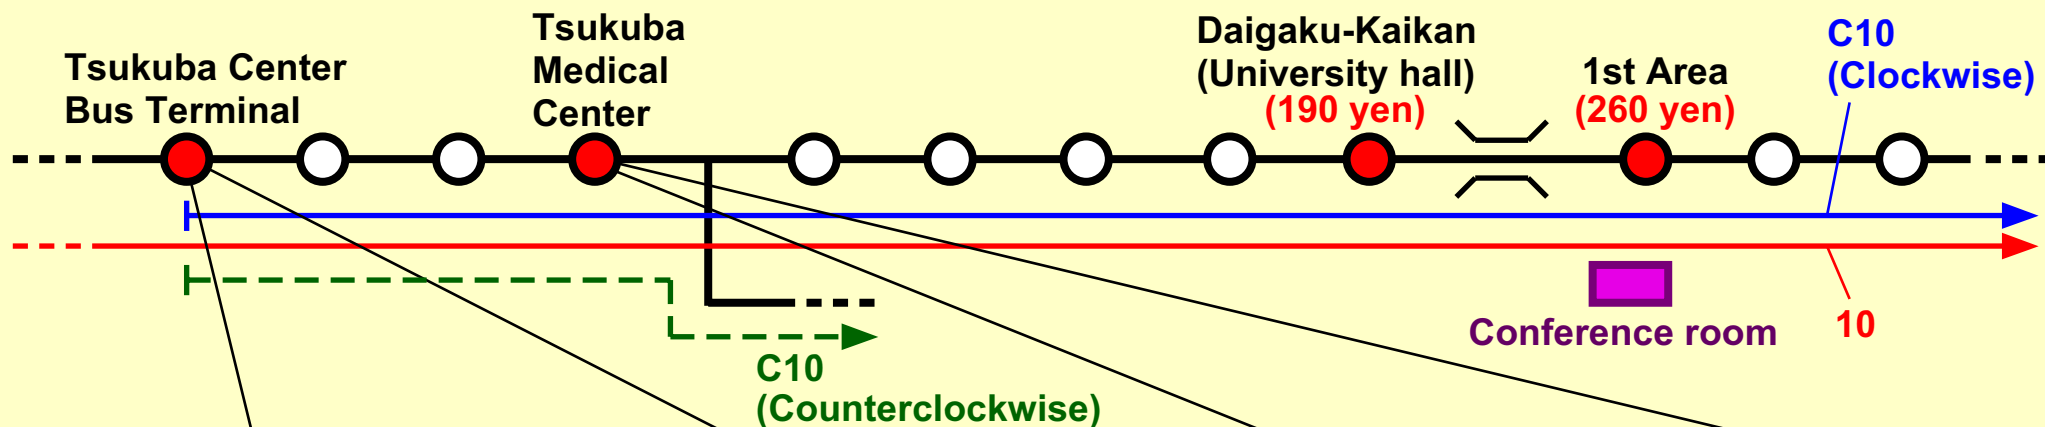

Transportation No.3 (Timetable of local busses on weekdays)

C10 (Clockwise) 筑波大学循環(右回り) Circular-trip bus

Departure time
at Tsukuba Center BT:

6:00, 6:40,
7:20, 7:50,
8:00, 8:20, 8:40,
9:00, 9:20, 9:40,
10:00, 10:20, 10:40,
11:00, 11:20, 11:40,
12:00, 12:20, 12:40,
13:00, 13:20, 13:40,
14:00, 14:20, 14:40,
15:00, 15:20, 15:40,
16:00, 16:20, 16:40,
17:00, 17:20, 17:40,
18:00, 18:20, 18:40,
19:00, 19:20, 19:40,
20:00, 20:20, 20:40,
21:00, 21:40,
22:20(Last bus)

10 筑波大学中央行き To Daigaku-Chuo

Departure time
at Tsukuba Center BT:

6:30, 6:48,
7:08, 7:23, 7:43
8:03, 8:18, 8:33, 8:43, 8:53
9:08, 9:23, 9:38, 9:53
10:08, 10:23, 10:43,
11:03, 11:23, 11:43,
12:03, 12:23, 12:43,
13:03, 13:23, 13:43,
14:03, 14:23, 14:43,
15:03, 15:23, 15:38, 15:53,
16:08, 16:23, 16:38,
17:08, 17:23, 17:38,
18:08, 18:23, 18:38,
19:33,
20:08,
21:03,
22:08(Last bus)

C10 (Clockwise) 筑波大学循環(右回り) Circular-trip bus

Departure time at
Tsukuba Medical Center:

6:02, 6:42,
7:22, 7:52,
8:02, 8:22, 8:42,
9:02, 9:22, 9:42,
10:02, 10:22, 10:42,
11:02, 11:22, 11:42,
12:02, 12:22, 12:42,
13:02, 13:22, 13:42,
14:02, 14:22, 14:42,
15:02, 15:22, 15:42,
16:02, 16:22, 16:42,
17:02, 17:22, 17:42,
18:02, 18:22, 18:42,
19:02, 19:22, 19:42,
20:02, 20:22, 20:42,
21:02, 21:42,
22:22(Last bus)

10 筑波大学中央行き To Daigaku-Chuo

Departure time at
Tsukuba Medical Center:

6:32, 6:50,
7:10, 7:25, 7:45
8:05, 8:20, 8:35, 8:45, 8:55
9:10, 9:25, 9:40, 9:55
10:10, 10:25, 10:45,
11:05, 11:25, 11:45,
12:05, 12:25, 12:45,
13:05, 13:25, 13:45,
14:05, 14:25, 14:45,
15:05, 15:25, 15:40, 15:55,
16:10, 16:25, 16:40,
17:10, 17:25, 17:40,
18:10, 18:25, 18:40,
19:35,
20:10,
21:05,
22:10(Last bus)